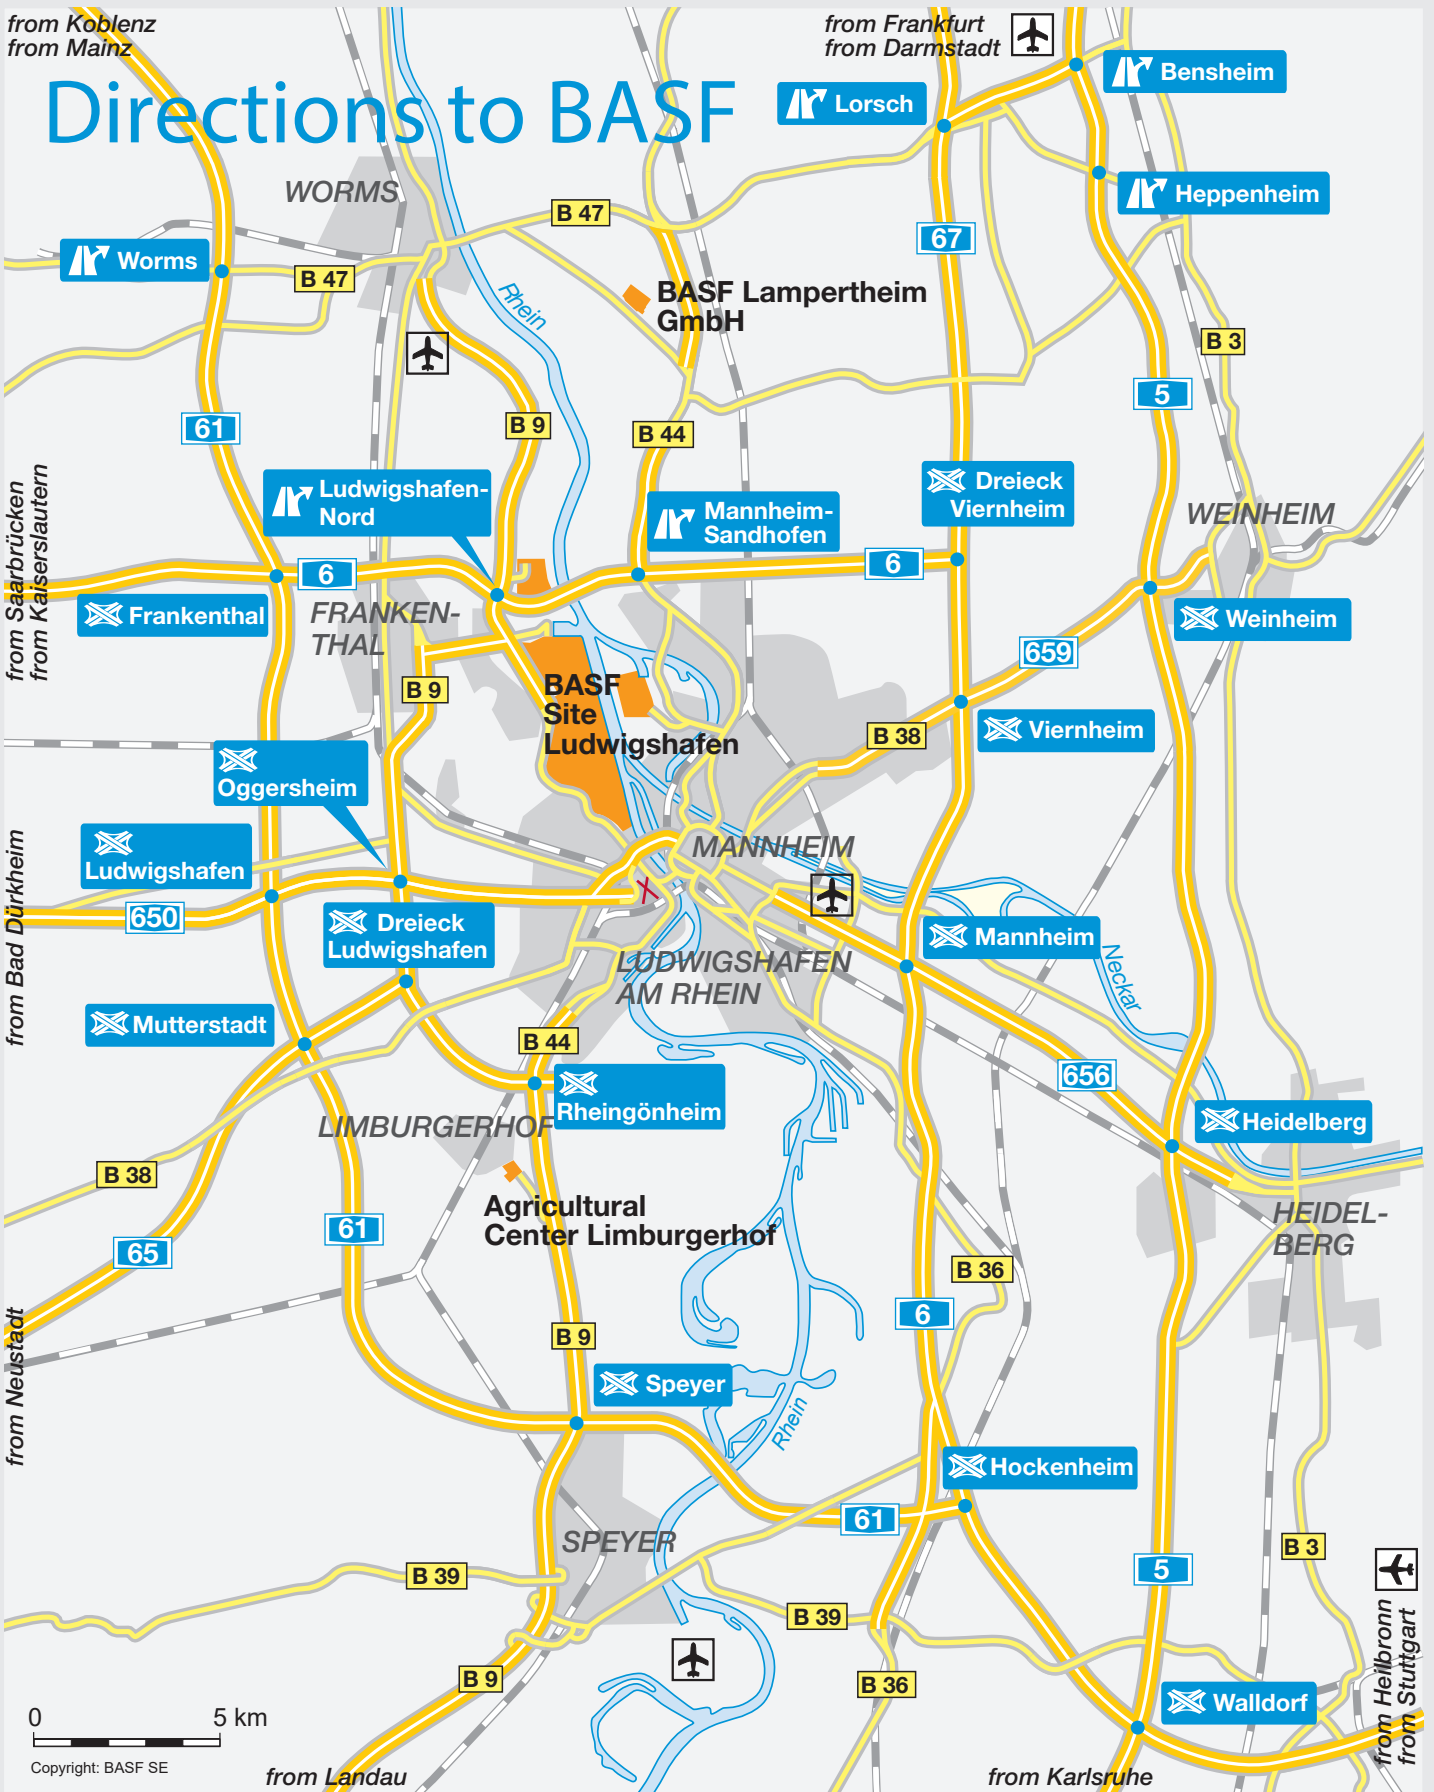

from Koblenz
from Mainz

from Frankfurt
from Darmstadt

Directions to BASF

BASF gate 2 visitor parking
 ID cards/reception center south Z 022
 ID cards/reception center north J 660
 Site Lampertheim
 BASF Sewage Treatment Plant
 Friesenheimer Insel
 Agricultural Center Limburgerhof

Karl-Müller-Str. 2 67063 Ludwigshafen
 Anilinstraße 6 67063 Ludwigshafen
 Magnetbandstr. 9 67063 Ludwigshafen
 Chemiestraße 22 68619 Lampertheim
 Im Spitzenbusch 67227 Frankenthal
 Max-Planck-Straße 68169 Mannheim
 Speyerer Straße 2 67117 Limburgerhof